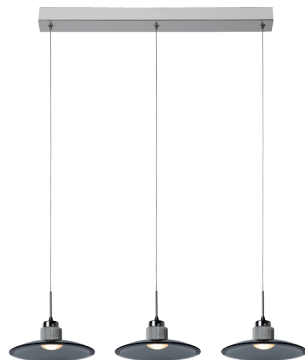

Pendant **LEDECO**  
12450/26/11

- 6x3W/OSRAM LED/3000K/900lm/incl.
- H: max. 130cm/L: 120cm
- Chrome
- Metal glass
- Glass (92/12450/00)

Pendant **CALLA LED**  
26490/15/11

- 3x5W/INTEGRATED LED/3000K/3x350lm/incl.
- Shade: Ø: 16cm
- H: max. 140cm/W: 16cm/L: 66cm
- Chrome
- Metal
- Opal white glass 92/26490/61

26490/20/11

- 4x5W/INTEGRATED LED/3000K/4x350lm/incl.
- Shade: Ø: 16cm
- H: max. 140cm/W: 16cm/L: 91cm
- Chrome
- Metal
- Opal white glass 92/26490/61

Pendant **COSMO**  
32452/10/11

- 1x10W/EPISTAR COB LED/  
3000-3300K/900lm/incl.
- Ø: 30cm/H: max. 120cm
- Chrome
- Metal + glass
- Spare glass (92/32452/10)

32452/15/11

- 3x5W/EPISTAR COB LED/  
3000-3300K/3x460lm/incl.
- H: max. 120cm/W: 18cm/L: 66cm
- Chrome
- Metal + glass
- Spare glass (92/32452/15)

32452/20/11

- 4x5W/EPISTAR COB LED/  
3000-3300K/4x460lm/incl.
- H: max. 120cm/W: 12cm/L: 120cm
- Chrome
- Metal + glass
- Spare glass (92/32452/15)