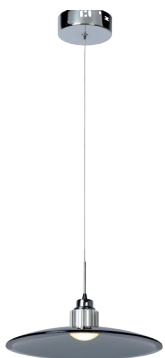

Pendant **LEDECO**  
12450/26/11

- 6x3W/OSRAM LED/3000K/900lm/incl.
- H: max. 130cm/L: 120cm
- Chrome
- Metal glass
- Glass (92/12450/00)

Pendant **CALLA LED**  
26490/15/11

- 3x5W/INTEGRATED LED/3000K/3x350lm/incl.
- Shade: Ø: 16cm
- H: max. 140cm/W: 16cm/L: 66cm
- Chrome
- Metal
- Opal white glass 92/26490/61

26490/20/11

- 4x5W/INTEGRATED LED/3000K/4x350lm/incl.
- Shade: Ø: 16cm
- H: max. 140cm/W: 16cm/L: 91cm
- Chrome
- Metal
- Opal white glass 92/26490/61

Pendant **COSMO**  
32452/10/11

- 1x10W/EPISTAR COB LED/  
3000-3300K/900lm/incl.
- Ø: 30cm/H: max. 120cm
- Chrome
- Metal + glass
- Spare glass (92/32452/10)

32452/15/11

- 3x5W/EPISTAR COB LED/  
3000-3300K/3x460lm/incl.
- H: max. 120cm/W: 18cm/L: 66cm
- Chrome
- Metal + glass
- Spare glass (92/32452/15)

32452/20/11

- 4x5W/EPISTAR COB LED/  
3000-3300K/4x460lm/incl.
- H: max. 120cm/W: 12cm/L: 120cm
- Chrome
- Metal + glass
- Spare glass (92/32452/15)